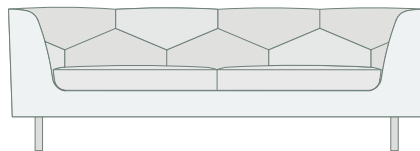

79"

84"

96"

**CLOUDBOX SEATING—NIMBUS SOFA**

Cloudbox takes its cue from a stalwart tradition, the Chesterfield—updated with a contemporary perspective.

The Nimbus pattern of over-scaled half hexagons is classic and bold.

The upholstered box is elevated on slender runner legs rendered in metal and wood that lend strength and warmth to its modern aesthetic.

The Nimbus pattern is available in fabric or leather.

**DIMENSIONS**

79" L x 33.75" D x 28.5" H

84" L x 33.75" D x 28.5" H

96" L x 33.75" D x 28.5" H

**MATERIAL REQUIREMENT OPTIONS**

One COM overall

79" Long: COM 13 yards

84" Long: COM 14 yards

96" Long: COM 15 yards