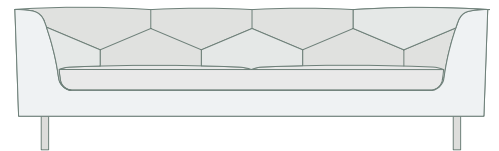

79"

84"

96"

**CLOUDBOX SEATING—NIMBUS SOFA**

Cloudbox takes its cue from a stalwart tradition, the Chesterfield—updated with a contemporary perspective.

The Nimbus pattern of over-scaled half hexagons is classic and bold.

The upholstered box is elevated on slender runner legs rendered in metal and wood that lend strength and warmth to its modern aesthetic.

The Nimbus pattern is available in fabric or leather.

**DIMENSIONS**

79" L x 33.75" D x 28.5" H

84" L x 33.75" D x 28.5" H

96" L x 33.75" D x 28.5" H

**MATERIAL REQUIREMENT OPTIONS**

One COM overall

79" Long: COM 13 yards

84" Long: COM 14 yards

96" Long: COM 15 yards