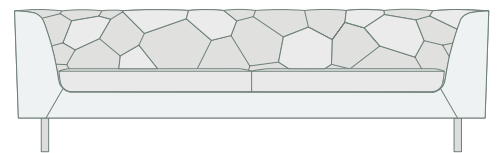

79"

84"

96"

**CLOUDBOX SEATING—CUMULUS SOFA**

Cloudbox takes its cue from a stalwart tradition, the Chesterfield—updated with a contemporary perspective.

The Cumulus quilting pattern, a non-repeating molecular motif creates an unconventional yet fresh appearance.

The upholstered box is elevated on slender runner legs rendered in metal and wood that lend strength and warmth to its modern aesthetic.

The Cumulus quilt pattern on the inside is available only in fabric, not in leather.

**DIMENSIONS**

79" L x 33.75" D x 28.5" H

84" L x 33.75" D x 28.5" H

96" L x 33.75" D x 28.5" H

**MATERIAL REQUIREMENT OPTIONS**

One COM overall

79" Long: COM 13 yards

84" Long: COM 14 yards