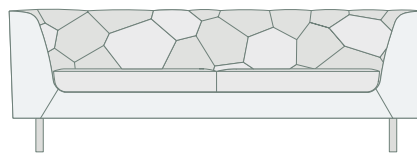

79"

84"

96"

**CLOUDBOX SEATING—CUMULUS SOFA**

Cloudbox takes its cue from a stalwart tradition, the Chesterfield—updated with a contemporary perspective.

The Cumulus quilting pattern, a non-repeating molecular motif creates an unconventional yet fresh appearance.

The upholstered box is elevated on slender runner legs rendered in metal and wood that lend strength and warmth to its modern aesthetic.

The Cumulus quilt pattern on the inside is available only in fabric, not in leather.

**DIMENSIONS**

79" L x 33.75" D x 28.5" H

84" L x 33.75" D x 28.5" H

96" L x 33.75" D x 28.5" H

**MATERIAL REQUIREMENT OPTIONS**

One COM overall

79" Long: COM 13 yards

84" Long: COM 14 yards