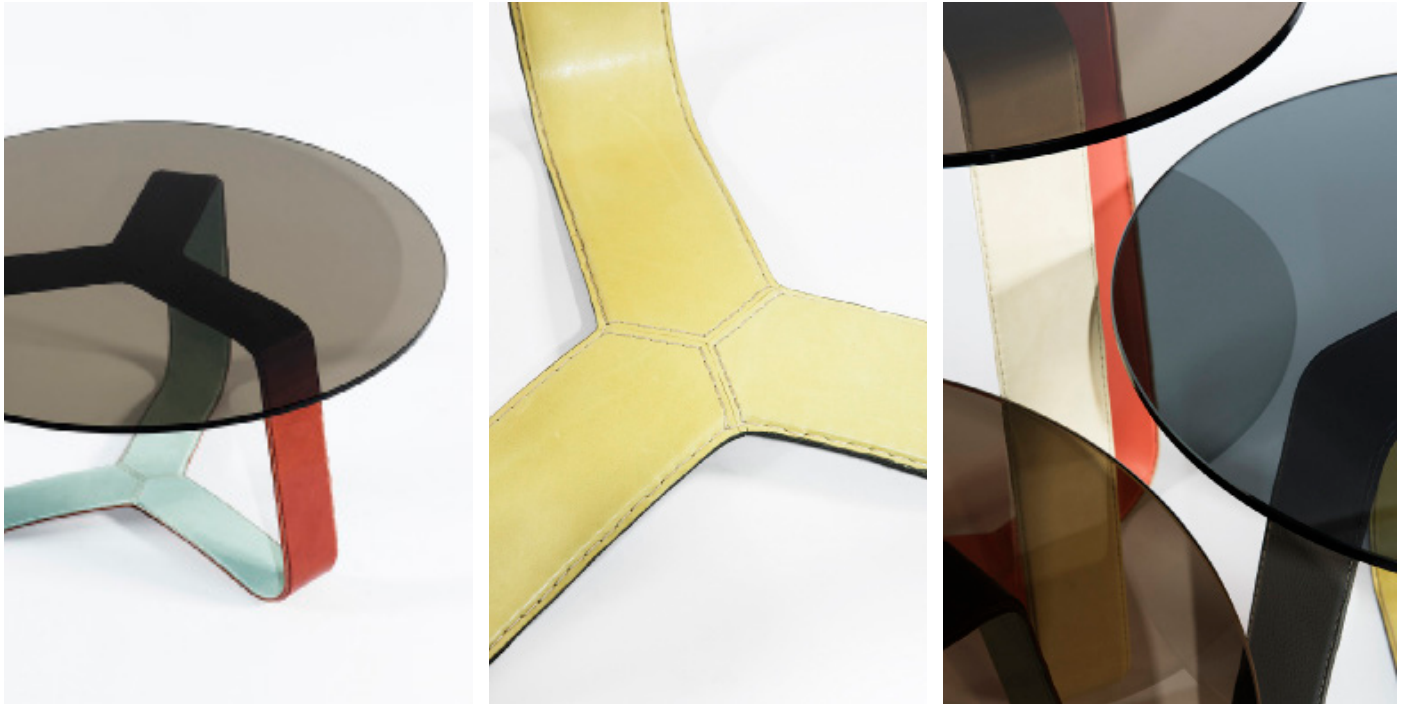

**WHISK LOW**  
26"D x 14.5"H

Shown in Sequoia Brown  
and Mediterranean Blue

**WHISK MEDIUM**  
21"D x 18.5"H

Shown in Shadow Grey  
and Citrus Green

**WHISK TALL**  
19"D x 25.5"H

Shown in Ivory and Coral Pink

## WHISK END TABLES

Smart + Witty + Charming

Inspired by the wire whisks of an egg beater, WHISK is a sociable set of occasional tables for the home or any setting that needs a whip of visual delight.

The metal strap frame is encased in two tones of leather, hand stitched along the edges like a fine belt. Neutral tones on the outside and vibrant tones on the inside define the forms and provide a glow.

The tinted glass tops are attached to the base for ease of movement and arranging. Use as individuals next to a chair or as a group in front of a sofa.

*Handmade in California*

## COLOR

Available in seven standard leather colors. Mix and match as you please. Choose an outside color and an inside color.

Shadow Grey  
Sequoia Brown  
Ivory  
Coral Pink  
Citrus Green  
Sangria Red  
Mediterranean Blue