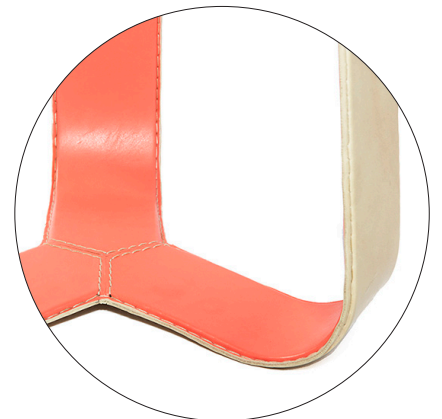

WHISK LOW
26"D x 14.5"H

Shown in Sequoia Brown
and Mediterranean Blue

WHISK MEDIUM
21"D x 18.5"H

Shown in Shadow Grey
and Citrus Green

WHISK TALL
19"D x 25.5"H

Shown in Ivory and Coral Pink

WHISK END TABLES

Smart + Witty + Charming

Inspired by the wire whisks of an egg beater, WHISK is a sociable set of occasional tables for the home or any setting that needs a whip of visual delight.

The metal strap frame is encased in two tones of leather, hand stitched along the edges like a fine belt. Neutral tones on the outside and vibrant tones on the inside define the forms and provide a glow.

The tinted glass tops are attached to the base for ease of movement and arranging. Use as individuals next to a chair or as a group in front of a sofa.

Handmade in California

DIMENSIONS

LOW 26"D x 14.5"H

MEDIUM 21"D x 18.5"H

TALL 19"D x 25.5"H

COLOR

Available in seven standard leather colors. Mix and match as you please. Choose an outside color and an inside color.

Shadow Grey
Sequoia Brown
Ivory
Coral Pink
Citrus Green
Sangria Red
Mediterranean Blue