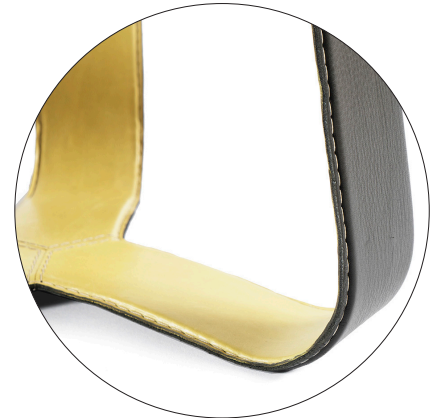

WHISK LOW
26"D x 14.5"H

Shown in Sequoia Brown
and Mediterranean Blue

WHISK MEDIUM
21"D x 18.5"H

Shown in Shadow Grey
and Citrus Green

WHISK TALL
19"D x 25.5"H

Shown in Ivory and Coral Pink

WHISK END TABLES

Smart + Witty + Charming

Inspired by the wire whisks of an egg beater, WHISK is a sociable set of occasional tables for the home or any setting that needs a whip of visual delight.

The metal strap frame is encased in two tones of leather, hand stitched along the edges like a fine belt. Neutral tones on the outside and vibrant tones on the inside define the forms and provide a glow.

The tinted glass tops are attached to the base for ease of movement and arranging. Use as individuals next to a chair or as a group in front of a sofa.

Handmade in California

DIMENSIONS

LOW 26"D x 14.5"H

MEDIUM 21"D x 18.5"H

TALL 19"D x 25.5"H

COLOR

Available in seven standard leather colors. Mix and match as you please. Choose an outside color and an inside color.

Shadow Grey
Sequoia Brown
Ivory
Coral Pink
Citrus Green
Sangria Red
Mediterranean Blue