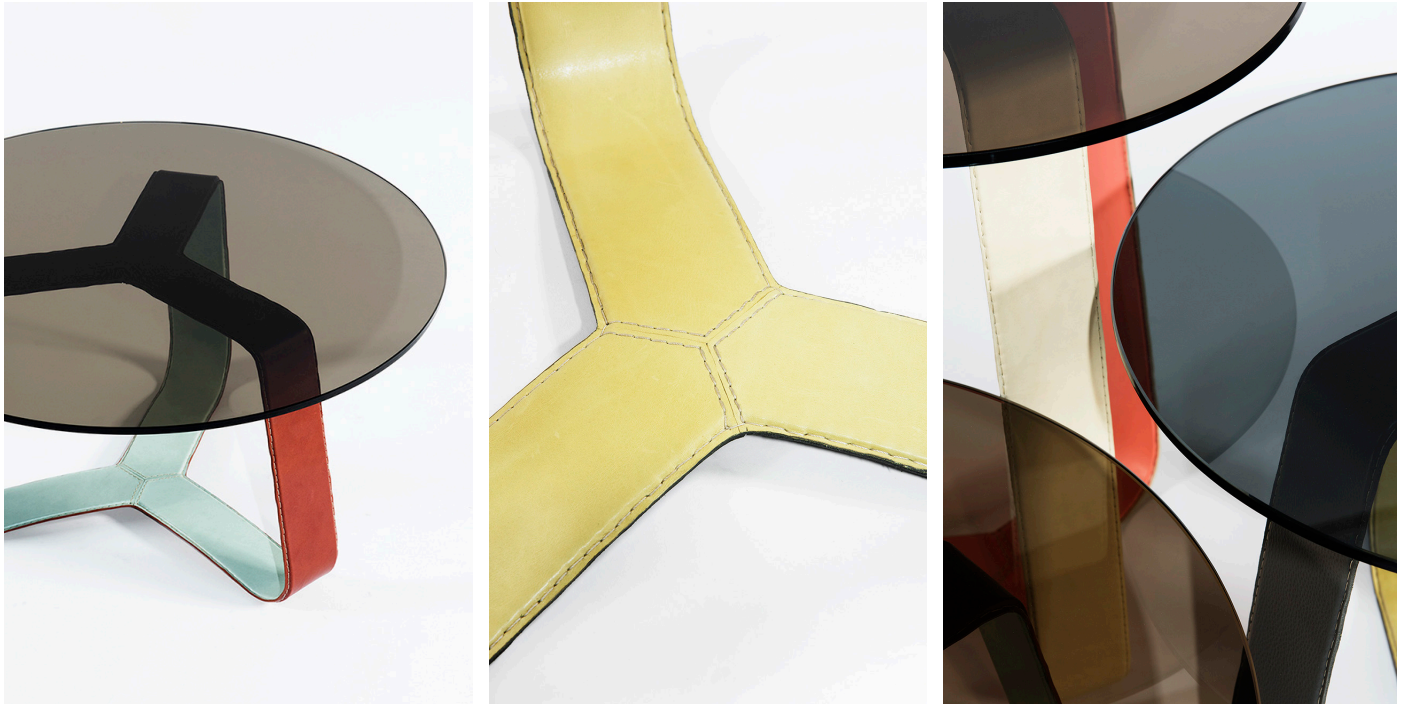

WHISK LOW
26"D x 14.5"H

Shown in Sequoia Brown
and Mediterranean Blue

WHISK MEDIUM
21"D x 18.5"H

Shown in Shadow Grey
and Citrus Green

WHISK TALL
19"D x 25.5"H

Shown in Ivory and Coral Pink

WHISK END TABLES

Smart + Witty + Charming

Inspired by the wire whisks of an egg beater, WHISK is a sociable set of occasional tables for the home or any setting that needs a whip of visual delight.

The metal strap frame is encased in two tones of leather, hand stitched along the edges like a fine belt. Neutral tones on the outside and vibrant tones on the inside define the forms and provide a glow.

The tinted glass tops are attached to the base for ease of movement and arranging. Use as individuals next to a chair or as a group in front of a sofa.

Handmade in California

DIMENSIONS

LOW 26"D x 14.5"H

MEDIUM 21"D x 18.5"H

TALL 19"D x 25.5"H

COLOR

Available in seven standard leather colors. Mix and match as you please. Choose an outside color and an inside color.

Shadow Grey
Sequoia Brown
Ivory
Coral Pink
Citrus Green
Sangria Red
Mediterranean Blue