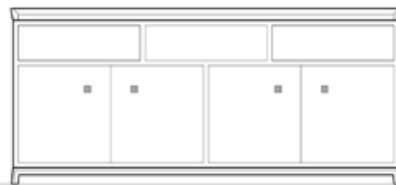

DIMENSIONS

59"W x 14"D x 26.75"H

68"W x 14"D x 26.75"H

78"W x 14"D x 26.75"H

Materials/Finishes options

Available in Ted Boerner standard wood and painted laquer finishes.

Hardware: Blackened Steel Knobs

STYLES

Available in five different configurations with the following:

- Open or closed back cavities
- Hinged doors

Style 1

Two cavities above with with open back and two cavities below with closed back

Style 2

Two drawers above and two cavities with closed back below

Style 3

Three cavities above with open back and two cavities below with closed back

Style 4

Two cavities above with open back and two sets of hinged double doors below

Style 5

Three cavities above with open back and two sets of hinged double doors below. Center top cavity with closed back