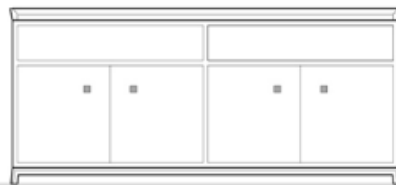

DIMENSIONS

59"W x 14"D x 26.75"H

68"W x 14"D x 26.75"H

78"W x 14"D x 26.75"H

Materials/Finishes options

Available in Ted Boerner standard wood and painted laquer finishes.

Hardware: Blackened Steel Knobs

STYLES

Available in five different configurations with the following:

- Open or closed back cavities
- Hinged doors

Style 1

Two cavities above with with open back and two cavities below with closed back

Style 2

Two drawers above and two cavities with closed back below

Style 3

Three cavities above with open back and two cavities below with closed back

Style 4

Two cavities above with open back and two sets of hinged double doors below

Style 5

Three cavities above with open back and two sets of hinged double doors below. Center top cavity with closed back